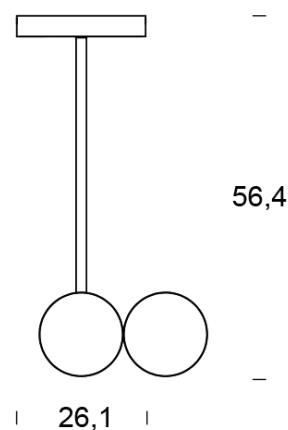

PROJECT	
TYPE	
NOTES	

OPTUNIA SUSPENSION

SUSPENSION

BY FONTANA ARTE

PRODUCT NAME	Optunia Suspension
DESIGNER	Claesson Koivisto Rune
MANUFACTURER	Fontana Arte
CATEGORY	Suspension
MATERIAL	Glass | Metal
PRODUCT CODE	3-4397NN (Chrome) 3-4397OC (Dark Brown) 3-4397BI (White)
DIMMABLE	Yes

LIGHT SOURCE	2 x 11W LED
LUMENS	2768 lm
FINISHES	Chrome Dark Brown White
IP	20
DIMENSIONS	Ø 13 - 26.1 + H 56.4 cm
ORIGIN	Italy
WARRANTY	1 Year