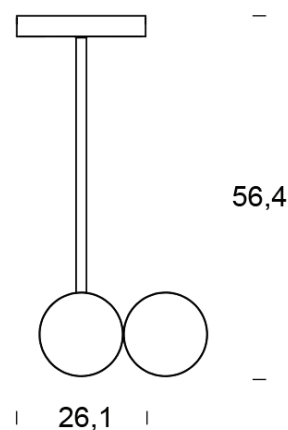

PROJECT	
TYPE	
NOTES	

OPTUNIA SUSPENSION

SUSPENSION

BY FONTANA ARTE

PRODUCT NAME	Optunia Suspension
DESIGNER	Claesson Koivisto Rune
MANUFACTURER	Fontana Arte
CATEGORY	Suspension
MATERIAL	Glass Metal
PRODUCT CODE	3-4397NN (Chrome) 3-4397OC (Dark Brown) 3-4397BI (White)

LIGHT SOURCE	2 x 11W LED
LUMENS	2768 lm
FINISHES	Chrome Dark Brown White
IP	20
DIMENSIONS	Ø 13 - 26.1 + H 56.4 cm
ORIGIN	Italy
WARRANTY	1 Year