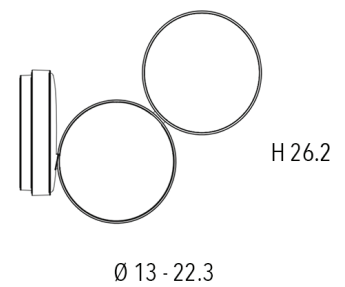

PROJECT	
TYPE	
NOTES	

OPTUNIA WALL

WALL

BY FONTANA ARTE

PRODUCT NAME	Optunia Wall
DESIGNER	Claesson Koivisto Rune
MANUFACTURER	Fontana Arte
CATEGORY	Wall
MATERIAL	Glass Metal
PRODUCT CODE	3-4377NN (Chrome) 3-4377OC (Dark Brown) 3-4377BI (White)
DIMMABLE	Yes

LIGHT SOURCE	2 x 11W LED
LUMENS	2768 lm
FINISHES	Chrome Dark Brown White
IP	20
DIMENSIONS	Ø 13 - 22.3 x H 26.2 cm
ORIGIN	Italy
WARRANTY	1 Year