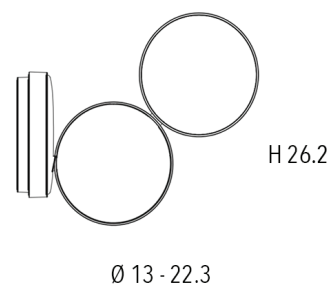

PROJECT	
TYPE	
NOTES	

OPTUNIA WALL

WALL

BY FONTANA ARTE

PRODUCT NAME	Optunia Wall
DESIGNER	Claesson Koivisto Rune
MANUFACTURER	Fontana Arte
CATEGORY	Wall
MATERIAL	Glass Metal
PRODUCT CODE	3-4377NN (Chrome) 3-4377OC (Dark Brown) 3-4377BI (White)

LIGHT SOURCE	2 x 11W LED
LUMENS	2768 lm
FINISHES	Chrome Dark Brown White
IP	20
DIMENSIONS	Ø 13 - 22.3 x H 26.2 cm
ORIGIN	Italy
WARRANTY	1 Year