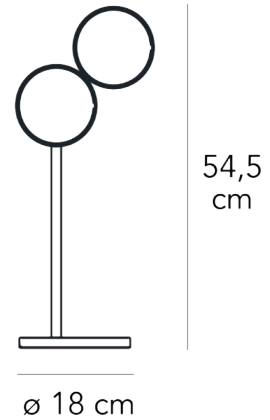

PROJECT	
TYPE	
NOTES	

OPTUNIA TABLE

TABLE

BY FONTANA ARTE

PRODUCT NAME	Optunia Table	LIGHT SOURCE	7.5W LED
DESIGNER	Claesson Koivisto Rune	LUMENS	1065 lm
MANUFACTURER	Fontana Arte	FINISHES	Chrome Dark Brown White
CATEGORY	Floor	IP	20
MATERIAL	Glass Metal	DIMENSIONS	Ø 18 x 54.5 (H) cm
PRODUCT CODE	3-4396NN (Chrome) 3-4396OC (Dark Brown) 3-4396BI (White)	ORIGIN	Italy
DIMMABLE	Yes	WARRANTY	1 Year