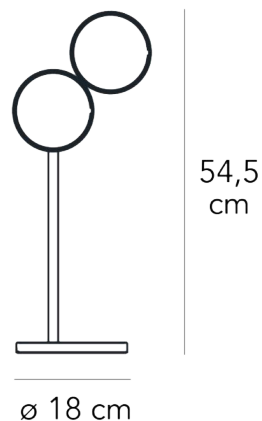

PROJECT	
TYPE	
NOTES	

OPTUNIA TABLE

TABLE

BY FONTANA ARTE

PRODUCT NAME	Optunia Table
DESIGNER	Claesson Koivisto Rune
MANUFACTURER	Fontana Arte
CATEGORY	Floor
MATERIAL	Glass Metal
PRODUCT CODE	3-4396NN (Chrome) 3-4396OC (Dark Brown) 3-4396BI (White)

LIGHT SOURCE	7.5W LED
LUMENS	1065 lm
FINISHES	Chrome Dark Brown White
IP	20
DIMENSIONS	Ø 18 x 54.5 (H) cm
ORIGIN	Italy
WARRANTY	1 Year