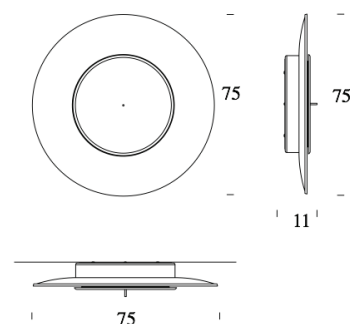

PROJECT	
TYPE	
NOTES	

LUNAIRE

BY FONTANA ARTE

WALL

PRODUCT NAME	Lunaire
DESIGNER	Ferreol Babin
MANUFACTURER	Fontana Arte
CATEGORY	Wall
MATERIAL	Aluminium
PRODUCT CODE	<p>Fluorescent:</p> <p>3-4246BI (White/White)</p> <p>3-4246N (Black/White)</p> <p>3-4246RMN (Copper/Black)</p> <p>LED:</p> <p>3-4298BI (White/White)</p> <p>3-4298BIN (White/Black)</p> <p>3-4298OON (Gold/Black)</p> <p>3-4298O000 (Gold)</p> <p>3-4298RMN (Copper/Black)</p> <p>3-4298RMRM (Copper/Copper)</p>

LIGHT SOURCE	Fluorescent: 1 × 55W 2Gx13 LED: 28.6W
FINISHES	White/White Gold/Black Black/White Gold Copper/Black Copper/Copper White/Black
IP	20
DIMENSIONS	Ø 75 x 11 cm
ORIGIN	Italy
WARRANTY	1 Year
DIMMABLE	No