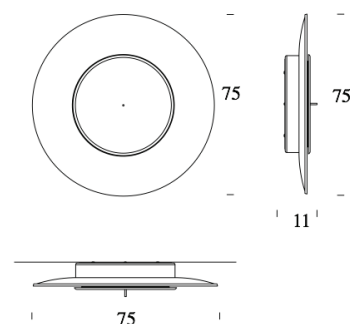

PROJECT	
TYPE	
NOTES	

LUNAIRE

BY FONTANA ARTE

WALL

PRODUCT NAME	Lunaire	LIGHT SOURCE	Fluorescent: 1 × 55W 2Gx13 LED: 28.6W
DESIGNER	Ferreol Babin	FINISHES	White/White Gold/Black Black/White Gold Copper/Black Copper/Copper White/Black
MANUFACTURER	Fontana Arte	IP	20
CATEGORY	Wall	DIMENSIONS	Ø 75 x 11 cm
MATERIAL	Aluminium	ORIGIN	Italy
PRODUCT CODE	Fluorescent: 3-4246BI (White/White) 3-4246N (Black/White) 3-4246RM/N (Copper/Black) LED: 3-4298BI (White/White) 3-4298BI/N (White/Black) 3-4298OO/N (Gold/Black) 3-4298OO/OO (Gold) 3-4298RM/N (Copper/Black) 3-4298RM/RM (Copper/Copper)	WARRANTY	1 Year