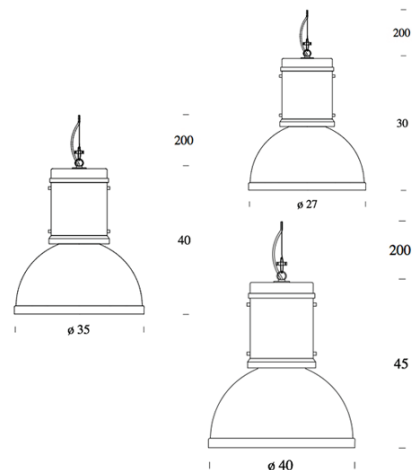

PROJECT	
TYPE	
NOTES	

LAMPARA

SUSPENSION

BY FONTANA ARTE

PRODUCT NAME	Lampara	LIGHT SOURCE	Ø 27: Halogen 1x42W Eco Saver E27 Ø 35: Halogen 1x105W Eco Saver E27 Ø 40: Halogen 1x140W Eco Saver E27
DESIGNER	Fontana Arte Design Lab	FINISHES	Aluminium Chrome
MANUFACTURER	Fontana Arte	IP	20
CATEGORY	Suspension	DIMENSIONS	Ø 27 x 30 (H) + 200 cm Ø 35 x 40 (H) + 200 cm Ø 40 x 45 (H) + 200 cm
MATERIAL	Natural Aluminium Steel Cable	ORIGIN	Italy
PRODUCT CODE	Ø 27: 3-5000AN (Aluminium) Ø 35: 3-50001AN (Aluminium) 3-50001CR (Chrome) Ø 40: 3-50002AN (Aluminium) 3-50002CR (Chrome)	WARRANTY	1 Year