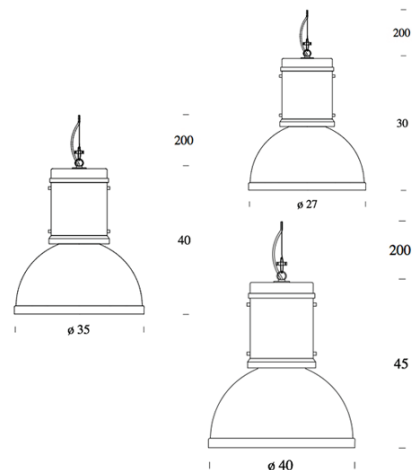

PROJECT	
TYPE	
NOTES	

LAMPARA

SUSPENSION

BY FONTANA ARTE

PRODUCT NAME	Lampara	LIGHT SOURCE	Ø 27: Halogen 1x42W Eco Saver E27 Ø 35: Halogen 1x105W Eco Saver E27 Ø 40: Halogen 1x140W Eco Saver E27
DESIGNER	Fontana Arte Design Lab	FINISHES	Aluminium Chrome
MANUFACTURER	Fontana Arte	IP	20
CATEGORY	Suspension	DIMENSIONS	Ø 27 x 30 (H) + 200 cm Ø 35 x 40 (H) + 200 cm Ø 40 x 45 (H) + 200 cm
MATERIAL	Natural Aluminium Steel Cable	ORIGIN	Italy
PRODUCT CODE	Ø 27: 3-5000AN (Aluminium) Ø 35: 3-5000/1AN (Aluminium) 3-5000/1CR (Chrome) Ø 40: 3-5000/2AN (Aluminium) 3-5000/2CR (Chrome)	WARRANTY	1 Year