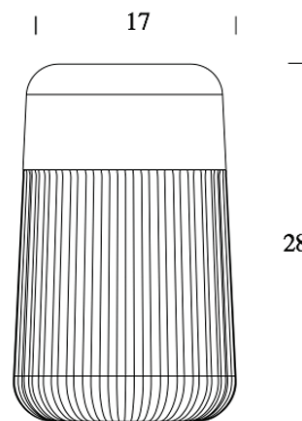

PROJECT	
TYPE	
NOTES	

KOHO

OUTDOOR

BY FONTANA ARTE

PRODUCT NAME	Koho
DESIGNER	Mika Tolvanen
MANUFACTURER	Fontana Arte
CATEGORY	Outdoor
MATERIAL	Polycarbonate
PRODUCT CODE	3-4249G (Grey) 3-4249GI (Yellow) 3-4249BL (Blue)
DIMMABLE	No (Touch Switch)

LIGHT SOURCE	3W LED
FINISHES	Grey / Yellow / Blue
IP	65
DIMENSIONS	Ø 17 x 28 (H) cm
ORIGIN	Italy
WARRANTY	1 Year