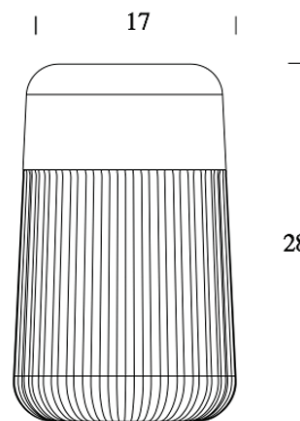

PROJECT	
TYPE	
NOTES	

KOHO

OUTDOOR

BY FONTANA ARTE

PRODUCT NAME	Koho
DESIGNER	Mika Tolvanen
MANUFACTURER	Fontana Arte
CATEGORY	Outdoor
MATERIAL	Polycarbonate
PRODUCT CODE	3-4249G (Grey) 3-4249GI (Yellow) 3-4249BL (Blue)
DIMMABLE	No (Touch Switch)

LIGHT SOURCE	3W LED
FINISHES	Grey / Yellow / Blue
IP	65
DIMENSIONS	Ø 17 x 28 (H) cm
ORIGIN	Italy
WARRANTY	1 Year