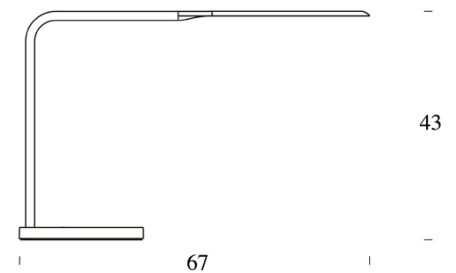

PROJECT	
TYPE	
NOTES	

KINX

TABLE

BY FONTANA ARTE

PRODUCT NAME	Kinx
DESIGNER	Karim Rashid
MANUFACTURER	Fontana Arte
CATEGORY	Table
MATERIAL	Stainless Steel
PRODUCT CODE	3-4312BI (White) 3-4312N (Black) 3-4312RS (Pink)
DIMMABLE	Yes

LIGHT SOURCE	7.5W LED
FINISHES	White / Black / Pink
IP	20
DIMENSIONS	67 x 43 (H) cm
ORIGIN	Italy
WARRANTY	1 Year