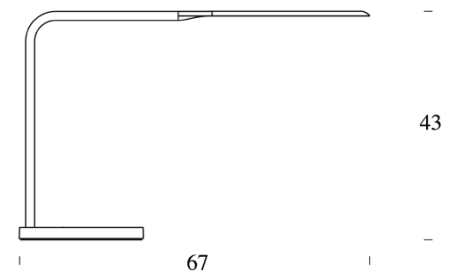

## KINX

TABLE

BY FONTANA ARTE

<b>PRODUCT NAME</b>	Kinx
<b>DESIGNER</b>	Karim Rashid
<b>MANUFACTURER</b>	Fontana Arte
<b>CATEGORY</b>	Table
<b>MATERIAL</b>	Stainless Steel
<b>PRODUCT CODE</b>	3-4312BI (White) 3-4312N (Black) 3-4312RS (Pink)

<b>LIGHT SOURCE</b>	7.5W LED
<b>FINISHES</b>	White / Black / Pink
<b>IP</b>	20
<b>DIMENSIONS</b>	67 x 43 (H) cm
<b>ORIGIN</b>	Italy
<b>WARRANTY</b>	1 Year