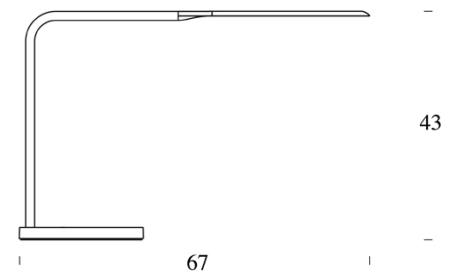

## KINX

TABLE

BY FONTANA ARTE

<b>PRODUCT NAME</b>	Kinx
<b>DESIGNER</b>	Karim Rashid
<b>MANUFACTURER</b>	Fontana Arte
<b>CATEGORY</b>	Table
<b>MATERIAL</b>	Stainless Steel
<b>PRODUCT CODE</b>	3-4312/BI (White) 3-4312/N (Black) 3-4312/RS (Pink)

<b>LIGHT SOURCE</b>	7.5W LED
<b>FINISHES</b>	White / Black / Pink
<b>IP</b>	20
<b>DIMENSIONS</b>	67 x 43 (H) cm
<b>ORIGIN</b>	Italy
<b>WARRANTY</b>	1 Year