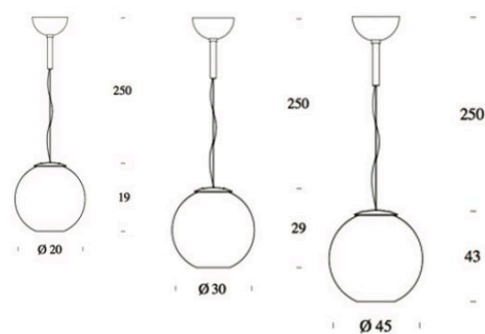

PROJECT	
TYPE	
NOTES	

GLOBO DI LUCE

SUSPENSION

BY FONTANA ARTE

PRODUCT NAME	Globo Di Luce
DESIGNER	Roberto Menghi
MANUFACTURER	Fontana Arte
CATEGORY	Suspension
MATERIAL	Aluminium
PRODUCT CODE	<p>Ø 20: 3-3644OCR (Metallic Glass) 3-3644ORM (Copper Glass)</p> <p>Ø 30: 3-3644CR (Metallic Glass) 3-3644RM (Copper Glass)</p> <p>Ø 45: 3-36441CR (Metallic Glass) 3-36441RM (Metallic Copper)</p>

LIGHT SOURCE	Halogen 40W E14 Par16 Halogen 1x60W Eco Saver G9 Halogen 1x150W Eco Saver E27
FINISHES	Metallic Glass / Copper Glass
IP	20
ORIGIN	Italy
WARRANTY	1 Year
DIMENSIONS	<p>Ø 20 x 19 (H) + 250 cm Ø 30 x 29 (H) + 250 cm Ø 45 x 53 (H) + 250 cm</p>
DIMMABLE	Dependant on bulb