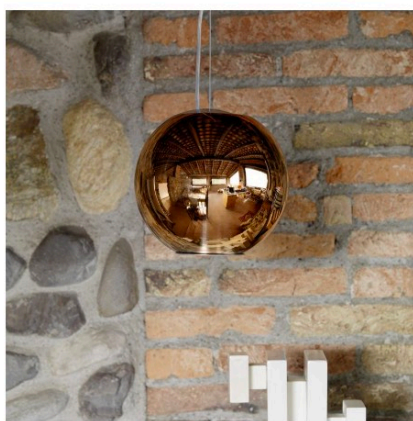

PROJECT	
TYPE	
NOTES	

GLOBO DI LUCE

SUSPENSION

BY FONTANA ARTE

PRODUCT NAME	Globo Di Luce
DESIGNER	Roberto Menghi
MANUFACTURER	Fontana Arte
CATEGORY	Suspension
MATERIAL	Aluminium
PRODUCT CODE	<p>Ø 20: 3-3644OCR (Metallic Glass) 3-3644ORM (Copper Glass)</p> <p>Ø 30: 3-3644CR (Metallic Glass) 3-3644RM (Copper Glass)</p> <p>Ø 45: 3-36441CR (Metallic Glass) 3-36441RM (Metallic Copper)</p>

LIGHT SOURCE	Halogen 40W E14 Par16 Halogen 1x60W Eco Saver G9 Halogen 1x150W Eco Saver E27
FINISHES	Metallic Glass / Copper Glass
IP	20
ORIGIN	Italy
WARRANTY	1 Year
DIMENSIONS	<p>Ø 20 x 19 (H) + 250 cm Ø 30 x 29 (H) + 250 cm Ø 45 x 53 (H) + 250 cm</p>
DIMMABLE	Dependant on bulb