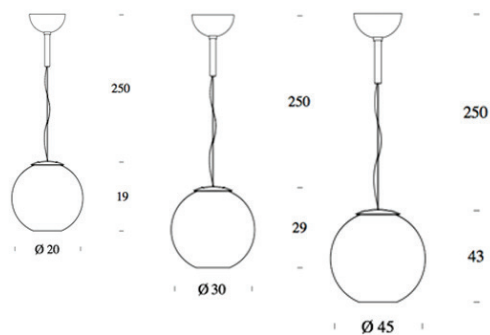

## GLOBO DI LUCE

**SUSPENSION**

BY FONTANA ARTE

<b>PRODUCT NAME</b>	Globo Di Luce	<b>LIGHT SOURCE</b>	Halogen 40W E14 Par16 Halogen 1x60W Eco Saver G9 Halogen 1x150W Eco Saver E27
<b>DESIGNER</b>	Roberto Menghi	<b>FINISHES</b>	Metallic Glass / Copper Glass
<b>MANUFACTURER</b>	Fontana Arte	<b>IP</b>	20
<b>CATEGORY</b>	Suspension	<b>ORIGIN</b>	Italy
<b>MATERIAL</b>	Aluminium	<b>WARRANTY</b>	1 Year
<b>PRODUCT CODE</b>	<p>Ø 20: 3-3644/OCR (Metallic Glass) 3-3644/ORM (Copper Glass)</p> <p>Ø 30: 3-3644CR (Metallic Glass) 3-3644RM (Copper Glass)</p> <p>Ø 45: 3-3644/1CR (Metallic Glass) 3-3644/1RM (Metallic Copper)</p>	<b>DIMENSIONS</b>	<p>Ø 20 x 19 (H) + 250 cm Ø 30 x 29 (H) + 250 cm Ø 45 x 53 (H) + 250 cm</p>