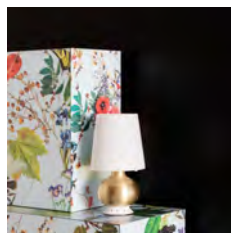

PROJECT	
TYPE	
NOTES	

FONTANA SPECIAL TABLE

TABLE

BY FONTANA ARTE

PRODUCT NAME	Fontana Special
DESIGNER	Odo Fioravanti
MANUFACTURER	Fontana Arte
CATEGORY	Table
MATERIAL	Blown Glass Brass Metal
PRODUCT CODE	Upon Request
DIMMABLE	No

LIGHT SOURCE	Both sizes: LED 1 x 21W E27 or HA 1 x 100W E27
FINISHES	Brass Brass / Black Brass / White
IP	20
DIMENSIONS	Ø 20 x 34 cm Ø 32 x 53 cm
ORIGIN	Italy
WARRANTY	1 Year