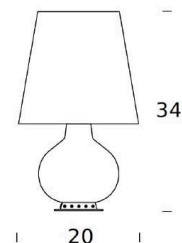

PROJECT	
TYPE	
NOTES	

FONTANA SPECIAL TABLE

TABLE

BY FONTANA ARTE

PRODUCT NAME	Fontana Special
DESIGNER	Odo Fioravanti
MANUFACTURER	Fontana Arte
CATEGORY	Table
MATERIAL	Blown Glass | Brass | Metal
PRODUCT CODE	Upon Request
DIMMABLE	No

LIGHT SOURCE	Both sizes: LED 1 x 21W E27 or HA 1 x 100W E27
FINISHES	Brass Brass / Black Brass / White
IP	20
DIMENSIONS	Ø 20 x 34 cm Ø 32 x 53 cm
ORIGIN	Italy
WARRANTY	1 Year