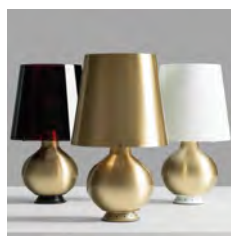

PROJECT	
TYPE	
NOTES	

FONTANA SPECIAL TABLE

TABLE

BY FONTANA ARTE

PRODUCT NAME	Fontana Special
DESIGNER	Odo Fioravanti
MANUFACTURER	Fontana Arte
CATEGORY	Table
MATERIAL	Blown Glass Brass Metal
PRODUCT CODE	Upon Request
DIMMABLE	No

LIGHT SOURCE	Both sizes: LED 1 x 21W E27 or HA 1 x 100W E27
FINISHES	Brass Brass / Black Brass / White
IP	20
DIMENSIONS	Ø 20 x 34 cm Ø 32 x 53 cm
ORIGIN	Italy
WARRANTY	1 Year