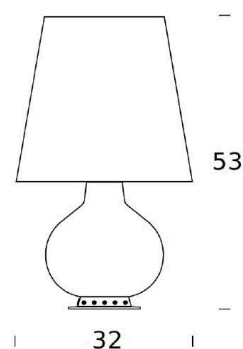

PROJECT	
TYPE	
NOTES	

FONTANA SPECIAL TABLE

TABLE

BY FONTANA ARTE

PRODUCT NAME	Fontana Special
DESIGNER	Odo Fioravanti
MANUFACTURER	Fontana Arte
CATEGORY	Table
MATERIAL	Blown Glass Brass Metal
PRODUCT CODE	Upon Request
DIMMABLE	No

LIGHT SOURCE	Both sizes: LED 1 x 21W E27 or HA 1 x 100W E27
FINISHES	Brass Brass / Black Brass / White
IP	20
DIMENSIONS	Ø 20 x 34 cm Ø 32 x 53 cm
ORIGIN	Italy
WARRANTY	1 Year