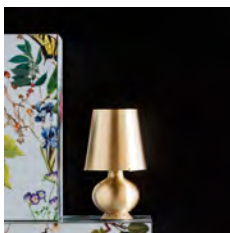

PROJECT	
TYPE	
NOTES	

FONTANA SPECIAL TABLE

TABLE

BY FONTANA ARTE

PRODUCT NAME	Fontana Special
DESIGNER	Odo Fioravanti
MANUFACTURER	Fontana Arte
CATEGORY	Table
MATERIAL	Blown Glass Brass Metal
PRODUCT CODE	Upon Request
DIMMABLE	No

LIGHT SOURCE	Both sizes: LED 1 x 21W E27 or HA 1 x 100W E27
FINISHES	Brass Brass / Black Brass / White
IP	20
DIMENSIONS	Ø 20 x 34 cm Ø 32 x 53 cm
ORIGIN	Italy
WARRANTY	1 Year