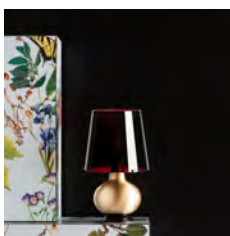

PROJECT	
TYPE	
NOTES	

FONTANA SPECIAL TABLE

TABLE

BY FONTANA ARTE

PRODUCT NAME	Fontana Special
DESIGNER	Odo Fioravanti
MANUFACTURER	Fontana Arte
CATEGORY	Table
MATERIAL	Blown Glass Brass Metal
PRODUCT CODE	Upon Request
DIMMABLE	No

LIGHT SOURCE	Both sizes: LED 1 x 21W E27 or HA 1 x 100W E27
FINISHES	Brass Brass / Black Brass / White
IP	20
DIMENSIONS	Ø 20 x 34 cm Ø 32 x 53 cm
ORIGIN	Italy
WARRANTY	1 Year