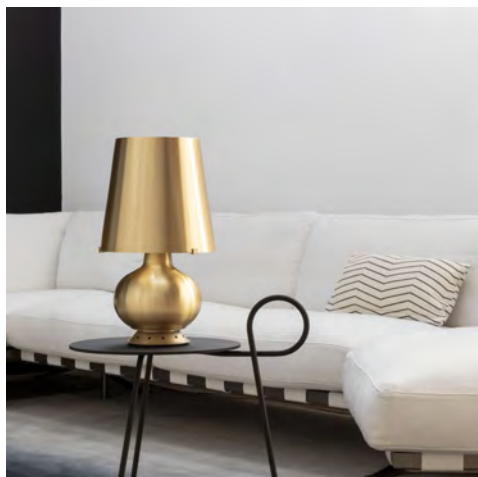

PROJECT	
TYPE	
NOTES	

FONTANA SPECIAL TABLE

TABLE

BY FONTANA ARTE

PRODUCT NAME	Fontana Special
DESIGNER	Odo Fioravanti
MANUFACTURER	Fontana Arte
CATEGORY	Table
MATERIAL	Blown Glass Brass Metal
PRODUCT CODE	Upon Request
DIMMABLE	No

LIGHT SOURCE	Both sizes: LED 1 x 21W E27 or HA 1 x 100W E27
FINISHES	Brass Brass / Black Brass / White
IP	20
DIMENSIONS	Ø 20 x 34 cm Ø 32 x 53 cm
ORIGIN	Italy
WARRANTY	1 Year