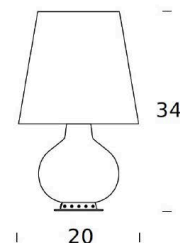

PROJECT	
TYPE	
NOTES	

FONTANA SPECIAL TABLE TABLE
BY FONTANA ARTE

PRODUCT NAME	Fontana Special
DESIGNER	Odo Fioravanti
MANUFACTURER	Fontana Arte
CATEGORY	Table
MATERIAL	Blown Glass | Brass | Metal
PRODUCT CODE	Upon Request
DIMMABLE	No

LIGHT SOURCE	Both sizes: LED 1 x 21W E27 or HA 1 x 100W E27
FINISHES	Brass Brass / Black Brass / White
IP	20
DIMENSIONS	Ø 20 x 34 cm Ø 32 x 53 cm
ORIGIN	Italy
WARRANTY	1 Year