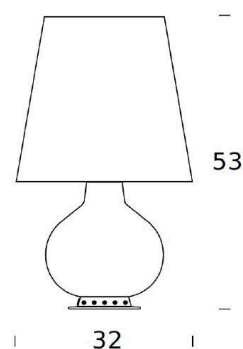

PROJECT	
TYPE	
NOTES	

FONTANA SPECIAL TABLE TABLE
BY FONTANA ARTE

PRODUCT NAME	Fontana Special
DESIGNER	Odo Fioravanti
MANUFACTURER	Fontana Arte
CATEGORY	Table
MATERIAL	Blown Glass | Brass | Metal
PRODUCT CODE	Upon Request
DIMMABLE	No

LIGHT SOURCE	Both sizes: LED 1 x 21W E27 or HA 1 x 100W E27
FINISHES	Brass Brass / Black Brass / White
IP	20
DIMENSIONS	Ø 20 x 34 cm Ø 32 x 53 cm
ORIGIN	Italy
WARRANTY	1 Year