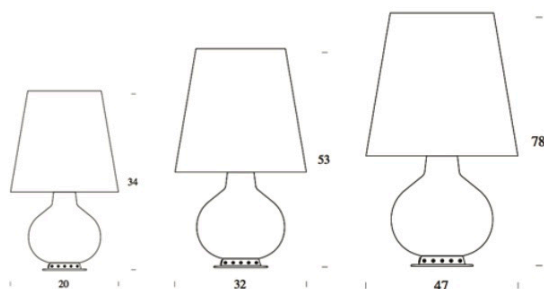

PROJECT	
TYPE	
NOTES	

FONTANA TABLE

TABLE

BY FONTANA ARTE

PRODUCT NAME	Fontana & Fontana LED
DESIGNER	Odo Fioravanti
MANUFACTURER	Fontana Arte
CATEGORY	Table
MATERIAL	Blown Glass Metal Frame
PRODUCT CODE	3-18530 (Ø 20) 3-1853 (Ø 32) 3-18531 (Ø 47) LED: 3-18530LED (Ø20) 3-1853LED (Ø32) 3-18531LED (Ø 47)
DIMMABLE	No

LIGHT SOURCE	Fontana (all sizes): LED 1 x 21W E27 + LED 2 x 4W G9 or HA 1 x 100W E27 + HA 2 x 30W G9 Fontana LED: Ø 20: 6.5W LED + 4W LED Ø 32: 9W LED + 5.5W LED Ø 47: 9W LED + 4 x 4W LED + 1 x 5.5W LED
FINISHES	White Opal Blown Glass
IP	20
DIMENSIONS	Ø 20 x 34 cm Ø 32 x 53 cm Ø 47 x 78 cm
ORIGIN	Italy
WARRANTY	1 Year