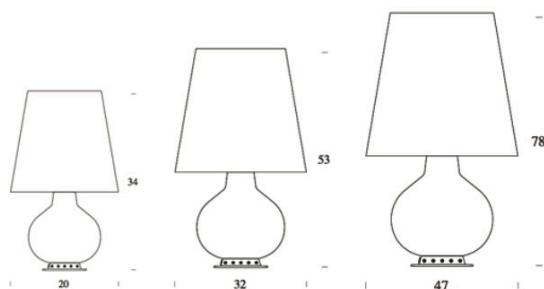

PROJECT	
TYPE	
NOTES	

FONTANA TABLE

TABLE

BY FONTANA ARTE

PRODUCT NAME	Fontana & Fontana LED	LIGHT SOURCE	Fontana (all sizes): LED 1 x 21W E27 + LED 2 x 4W G9 or HA 1 x 100W E27 + HA 2 x 30W G9 Fontana LED: Ø 20: 6.5W LED + 4W LED Ø 32: 9W LED + 5.5W LED Ø 47: 9W LED + 4 x 4W LED + 1 x 5.5W LED
DESIGNER	Odo Fioravanti	FINISHES	White Opal Blown Glass
MANUFACTURER	Fontana Arte	IP	20
CATEGORY	Table	DIMENSIONS	Ø 20 x 34 cm Ø 32 x 53 cm Ø 47 x 78 cm
MATERIAL	Blown Glass Metal Frame	ORIGIN	Italy
PRODUCT CODE	3-18530 (Ø 20) 3-1853 (Ø 32) 3-18531 (Ø 47) LED: 3-18530LED (Ø20) 3-1853LED (Ø32) 3-18531LED (Ø 47)	WARRANTY	1 Year
DIMMABLE	No		