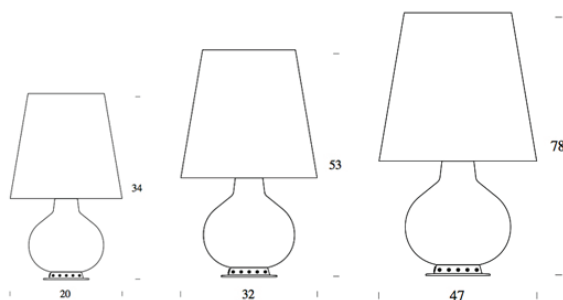

PROJECT	
TYPE	
NOTES	

FONTANA TABLE

TABLE

BY FONTANA ARTE

PRODUCT NAME	Fontana & Fontana LED
DESIGNER	Odo Fioravanti
MANUFACTURER	Fontana Arte
CATEGORY	Table
MATERIAL	Blown Glass Metal Frame
PRODUCT CODE	3-18530 (Ø 20) 3-1853 (Ø 32) 3-18531 (Ø 47) LED: 3-18530LED (Ø20) 3-1853LED (Ø32) 3-18531LED (Ø 47)

LIGHT SOURCE	Fontana (all sizes): LED 1 x 21W E27 + LED 2 x 4W G9 or HA 1 x 100W E27 + HA 2 x 30W G9 Fontana LED: Ø 20: 6.5W LED + 4W LED Ø 32: 9W LED + 5.5W LED Ø 47: 9W LED + 4 x 4W LED + 1 x 5.5W LED
FINISHES	White Opal Blown Glass
IP	20
DIMENSIONS	Ø 20 x 34 cm Ø 32 x 53 cm Ø 47 x 78 cm
ORIGIN	Italy
WARRANTY	1 Year