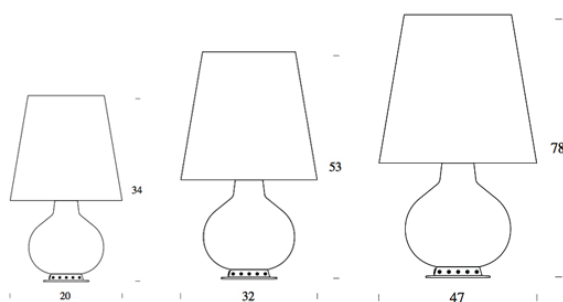

PROJECT	
TYPE	
NOTES	

FONTANA TABLE

TABLE

BY FONTANA ARTE

PRODUCT NAME	Fontana & Fontana LED
DESIGNER	Odo Fioravanti
MANUFACTURER	Fontana Arte
CATEGORY	Table
MATERIAL	Blown Glass Metal Frame
PRODUCT CODE	3-1853/0 (Ø 20) 3-1853 (Ø 32) 3-1853/1 (Ø 47) LED: 3-1853/0/LED (Ø20) 3-1853/LED (Ø32) 3-1853/1/LED (Ø 47)

LIGHT SOURCE	Fontana (all sizes): LED 1 x 21W E27 + LED 2 x 4W G9 or HA 1 x 100W E27 + HA 2 x 30W G9 Fontana LED: Ø 20: 6.5W LED + 4W LED Ø 32: 9W LED + 5.5W LED Ø 47: 9W LED + 4 x 4W LED + 1 x 5.5W LED
FINISHES	White Opal Blown Glass
IP	20
DIMENSIONS	Ø 20 x 34 cm Ø 32 x 53 cm Ø 47 x 78 cm
ORIGIN	Italy
WARRANTY	1 Year