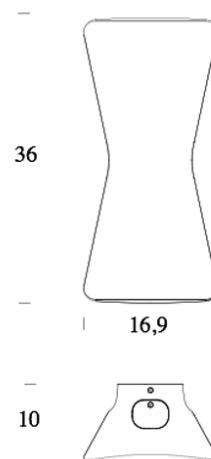

## FLEX

WALL

BY FONTANA ARTE

<b>PRODUCT NAME</b>	Flex
<b>DESIGNER</b>	Karim Rashid
<b>MANUFACTURER</b>	Fontana Arte
<b>CATEGORY</b>	Wall
<b>MATERIAL</b>	Aluminium
<b>PRODUCT CODE</b>	3-4310N (Black) 3-4310BI (White) 3-4310BL (Blue) 3-4310RS (Pink)
<b>DIMMABLE</b>	Yes

<b>LIGHT SOURCE</b>	LED 2 x 13W
<b>FINISHES</b>	Black White Blue Pink
<b>IP</b>	20
<b>DIMENSIONS</b>	16.9 (L) x 36 (H) x 10 cm
<b>ORIGIN</b>	Italy
<b>WARRANTY</b>	1 Year