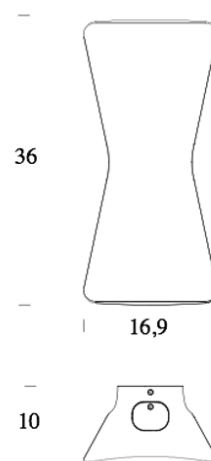

PROJECT	
TYPE	
NOTES	

FLEX

BY FONTANA ARTE

WALL

PRODUCT NAME	Flex
DESIGNER	Karim Rashid
MANUFACTURER	Fontana Arte
CATEGORY	Wall
MATERIAL	Aluminium
PRODUCT CODE	3-4310N (Black) 3-4310BI (White) 3-4310BL (Blue) 3-4310RS (Pink)
DIMMABLE	Yes

LIGHT SOURCE	LED 2 x 13W
FINISHES	Black White Blue Pink
IP	20
DIMENSIONS	16.9 (L) x 36 (H) x 10 cm
ORIGIN	Italy
WARRANTY	1 Year