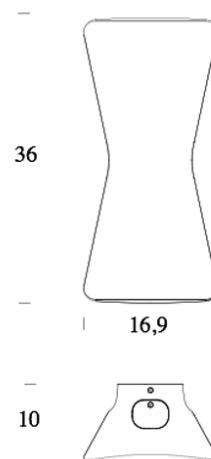

PROJECT	
TYPE	
NOTES	

FLEX

WALL

BY FONTANA ARTE

PRODUCT NAME	Flex
DESIGNER	Karim Rashid
MANUFACTURER	Fontana Arte
CATEGORY	Wall
MATERIAL	Aluminium
PRODUCT CODE	3-4310N (Black) 3-4310BI (White) 3-4310BL (Blue) 3-4310RS (Pink)

LIGHT SOURCE	LED 2 x 13W
FINISHES	Black White Blue Pink
IP	20
DIMENSIONS	16.9 (L) x 36 (H) x 10 cm
ORIGIN	Italy
WARRANTY	1 Year