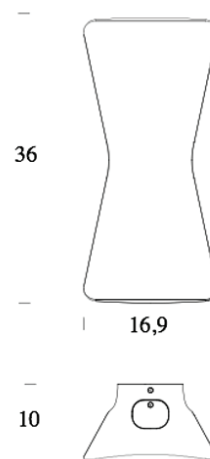

PROJECT	
TYPE	
NOTES	

FLEX

WALL

BY FONTANA ARTE

PRODUCT NAME	Flex
DESIGNER	Karim Rashid
MANUFACTURER	Fontana Arte
CATEGORY	Wall
MATERIAL	Aluminium
PRODUCT CODE	3-4310N (Black) 3-4310BI (White) 3-4310BL (Blue) 3-4310RS (Pink)
DIMMABLE	Yes
COLOUR TEMPERATURE	3000K

CRI	>80
LUMENS	2 x 1350lm
LIGHT SOURCE	LED 2 x 13W
FINISHES	Black White Blue Pink
IP	20
DIMENSIONS	16.9 (L) x 36 (H) x 10 cm
ORIGIN	Italy
WARRANTY	1 Year