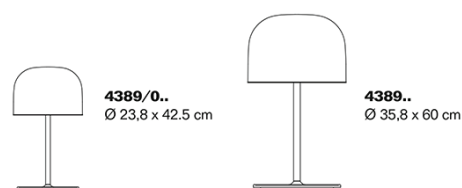

PROJECT	
TYPE	
NOTES	

EQUATORE TABLE

TABLE

BY FONTANA ARTE

PRODUCT NAME	Equatore Table	LIGHT SOURCE	Ø 23.8: 25W LED Ø 37.1: 40W LED
DESIGNER	Gabrielle E Oscar Buratti	LUMENS	Ø 23.8: 1770 lm Ø 37.1: 2790 lm
MANUFACTURER	Fontana Arte	FINISHES	Chrome/Grey Copper/Pink
CATEGORY	Table	IP	20
MATERIAL	Glass Metal	DIMENSIONS	Ø 23.8 x H 42.5 cm Ø 35.8 x H 60 cm
PRODUCT CODE	Ø 23.8: 3-43890RM (Copper/Pink) 3-43890NN (Chrome/Grey) Ø 35.8: 3-4389RM (Copper/Pink) 3-4389NN (Chrome/Grey)	ORIGIN	Italy
DIMMABLE	Yes	WARRANTY	1 Year