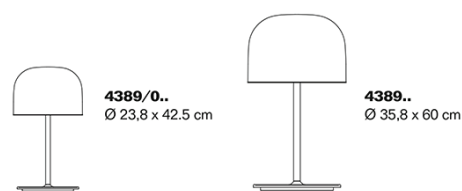

PROJECT	
TYPE	
NOTES	

EQUATORE TABLE

TABLE

BY FONTANA ARTE

PRODUCT NAME	Equatore Table	LIGHT SOURCE	Ø 23.8: 25W LED Ø 37.1: 40W LED
DESIGNER	Gabrielle E Oscar Buratti	LUMENS	Ø 23.8: 1770 lm Ø 37.1: 2790 lm
MANUFACTURER	Fontana Arte	FINISHES	Chrome/Grey Copper/Pink
CATEGORY	Table	IP	20
MATERIAL	Glass Metal	DIMENSIONS	Ø 23.8 x H 42.5 cm Ø 35.8 x H 60 cm
PRODUCT CODE	Ø 23.8: 3-43890RM (Copper/Pink) 3-43890NN (Chrome/Grey) Ø 35.8: 3-4389RM (Copper/Pink) 3-4389NN (Chrome/Grey)	ORIGIN	Italy
DIMMABLE	Yes	WARRANTY	1 Year