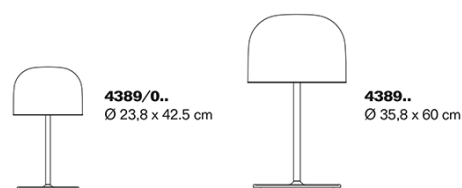

PROJECT	
TYPE	
NOTES	

EQUATORE TABLE

TABLE

BY FONTANA ARTE

PRODUCT NAME	Equatore Table
DESIGNER	Gabrielle E Oscar Buratti
MANUFACTURER	Fontana Arte
CATEGORY	Table
MATERIAL	Glass Metal
PRODUCT CODE	<p>Ø 23.8: 3-4389ORM (Copper/Pink) 3-4389ONN (Chrome/Grey)</p> <p>Ø 35.8: 3-4389RM (Copper/Pink) 3-4389NN (Chrome/Grey)</p>

LIGHT SOURCE	Ø 23.8: 25W LED Ø 37.1: 40W LED
LUMENS	Ø 23.8: 1770 lm Ø 37.1: 2790 lm
FINISHES	Chrome/Grey Copper/Pink
IP	20
DIMENSIONS	Ø 23.8 x H 42.5 cm Ø 35.8 x H 60 cm
ORIGIN	Italy
WARRANTY	1 Year