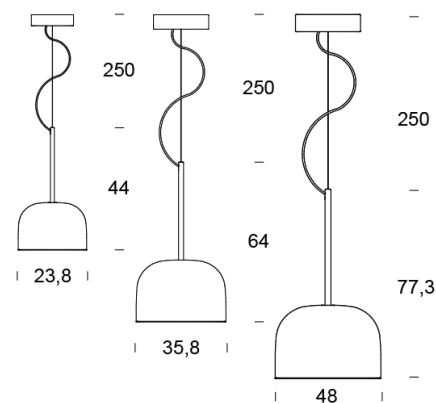

## EQUATORE SUSPENSION SUSPENSION

BY FONTANA ARTE

<b>PRODUCT NAME</b>	Equatore Suspension	<b>LIGHT SOURCE</b>	Ø 23.8: 25W LED Ø 37.1: 40W LED Ø 48: 60W LED
<b>DESIGNER</b>	Gabrielle E Oscar Buratti	<b>LUMENS</b>	Ø 23.8: 1770 lm Ø 37.1: 2790 lm Ø 48: 6600 lm
<b>MANUFACTURER</b>	Fontana Arte	<b>FINISHES</b>	Chrome/Grey Copper/Pink
<b>CATEGORY</b>	Suspension	<b>IP</b>	20
<b>MATERIAL</b>	Glass   Metal	<b>DIMENSIONS</b>	Ø 23.8 x H 42.5 + 250 cm Ø 35.8 x H 60 + 250 cm Ø 48 x H 77.3 + 250 cm
<b>PRODUCT CODE</b>	<p>Ø 23.8:</p> <p>3-43900RM (Copper/Pink) 3-43900NN (Chrome/Grey)</p> <p>Ø 35.8:</p> <p>3-4390RM (Copper/Pink) 3-4390NN (Chrome/Grey)</p> <p>Ø 48:</p> <p>3-43901RM (Copper/Pink) 3-43901NN (Chrome/Grey)</p>	<b>ORIGIN</b>	Italy
<b>DIMMABLE</b>	No	<b>WARRANTY</b>	1 Year