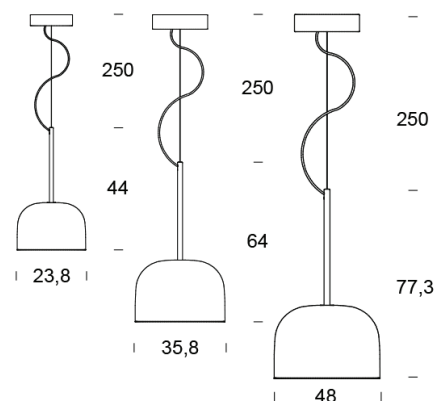

PROJECT	
TYPE	
NOTES	

EQUATORE SUSPENSION SUSPENSION

BY FONTANA ARTE

PRODUCT NAME	Equatore Suspension
DESIGNER	Gabrielle E Oscar Buratti
MANUFACTURER	Fontana Arte
CATEGORY	Suspension
MATERIAL	Glass Metal
PRODUCT CODE	<p>Ø 23.8:</p> <p>3-43900RM (Copper/Pink) 3-43900NN (Chrome/Grey)</p> <p>Ø 35.8:</p> <p>3-4390RM (Copper/Pink) 3-4390NN (Chrome/Grey)</p> <p>Ø 48:</p> <p>3-43901RM (Copper/Pink) 3-43901NN (Chrome/Grey)</p>
DIMMABLE	No

LIGHT SOURCE	<p>Ø 23.8: 25W LED</p> <p>Ø 37.1: 40W LED</p> <p>Ø 48: 60W LED</p>
LUMENS	<p>Ø 23.8: 1770 lm</p> <p>Ø 37.1: 2790 lm</p> <p>Ø 48: 6600 lm</p>
FINISHES	<p>Chrome/Grey</p> <p>Copper/Pink</p>
IP	20
DIMENSIONS	<p>Ø 23.8 x H 42.5 + 250 cm</p> <p>Ø 35.8 x H 60 + 250 cm</p> <p>Ø 48 x H 77.3 + 250 cm</p>
ORIGIN	Italy
WARRANTY	1 Year