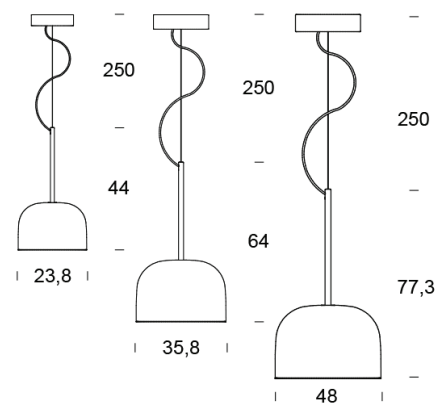

## EQUATORE SUSPENSION SUSPENSION

BY FONTANA ARTE

<b>PRODUCT NAME</b>	Equatore Suspension
<b>DESIGNER</b>	Gabrielle E Oscar Buratti
<b>MANUFACTURER</b>	Fontana Arte
<b>CATEGORY</b>	Suspension
<b>MATERIAL</b>	Glass   Metal
<b>PRODUCT CODE</b>	<p>Ø 23.8: 3-43900RM (Copper/Pink) 3-43900NN (Chrome/Grey)</p> <p>Ø 35.8: 3-4390RM (Copper/Pink) 3-4390NN (Chrome/Grey)</p> <p>Ø 48: 3-43901RM (Copper/Pink) 3-43901NN (Chrome/Grey)</p>

<b>LIGHT SOURCE</b>	<p>Ø 23.8: 25W LED Ø 37.1: 40W LED Ø 48: 60W LED</p>
<b>LUMENS</b>	<p>Ø 23.8: 1770 lm Ø 37.1: 2790 lm Ø 48: 6600 lm</p>
<b>FINISHES</b>	<p>Chrome/Grey Copper/Pink</p>
<b>IP</b>	20
<b>DIMENSIONS</b>	<p>Ø 23.8 x H 42.5 + 250 cm Ø 35.8 x H 60 + 250 cm Ø 48 x H 77.3 + 250 cm</p>
<b>ORIGIN</b>	Italy
<b>WARRANTY</b>	1 Year