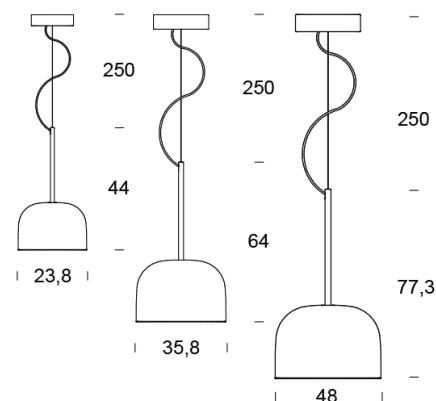

PROJECT	
TYPE	
NOTES	

EQUATORE SUSPENSION SUSPENSION

BY FONTANA ARTE

PRODUCT NAME	Equatore Suspension	LIGHT SOURCE	Ø 23.8: 25W LED Ø 37.1: 40W LED Ø 48: 60W LED
DESIGNER	Gabrielle E Oscar Buratti	LUMENS	Ø 23.8: 1770 lm Ø 37.1: 2790 lm Ø 48: 6600 lm
MANUFACTURER	Fontana Arte	FINISHES	Chrome/Grey Copper/Pink
CATEGORY	Suspension	IP	20
MATERIAL	Glass Metal	DIMENSIONS	Ø 23.8 x H 42.5 + 250 cm Ø 35.8 x H 60 + 250 cm Ø 48 x H 77.3 + 250 cm
PRODUCT CODE	<p>Ø 23.8: 3-4390/ORM (Copper/Pink) 3-4390/ONN (Chrome/Grey)</p> <p>Ø 35.8: 3-4390/RM (Copper/Pink) 3-4390/NN (Chrome/Grey)</p> <p>Ø 48: 3-4390/IRM (Copper/Pink) 3-4390/INN (Chrome/Grey)</p>	ORIGIN	Italy
		WARRANTY	1 Year