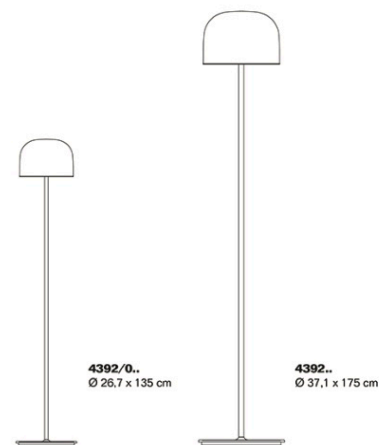

PROJECT	
TYPE	
NOTES	

EQUATORE FLOOR

FLOOR

BY FONTANA ARTE

PRODUCT NAME	Equatore Floor
DESIGNER	Gabrielle E Oscar Buratti
MANUFACTURER	Fontana Arte
CATEGORY	Floor
MATERIAL	Glass Metal
PRODUCT CODE	<p>Ø 23.8: 3-4392/ONN (Chrome/Grey) 3-4392/ORM (Copper/Pink)</p> <p>Ø 37.1: 3-4392NN (Chrome/Grey) 3-4392RM (Copper/Pink)</p>

LIGHT SOURCE	Ø 23.8: 25W LED Ø 37.1: 40W LED
LUMENS	Ø 23.8: 1770 lm Ø 37.1: 2790 lm
FINISHES	Chrome/Grey Copper/Pink
IP	20
DIMENSIONS	Ø 26.7 x H 135 cm Ø 37.1 x H 175 cm
ORIGIN	Italy
WARRANTY	1 Year
DIMMABLE	Yes