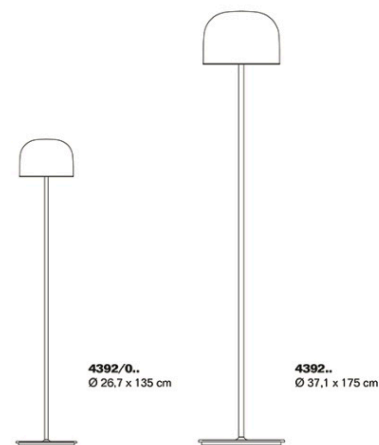

PROJECT	
TYPE	
NOTES	

EQUATORE FLOOR

FLOOR

BY FONTANA ARTE

PRODUCT NAME	Equatore Floor	LIGHT SOURCE	Ø 23.8: 25W LED Ø 37.1: 40W LED
DESIGNER	Gabrielle E Oscar Buratti	LUMENS	Ø 23.8: 1770 lm Ø 37.1: 2790 lm
MANUFACTURER	Fontana Arte	FINISHES	Chrome/Grey Copper/Pink
CATEGORY	Floor	IP	20
MATERIAL	Glass Metal	DIMENSIONS	Ø 26.7 x H 135 cm Ø 37.1 x H 175 cm
PRODUCT CODE	Ø 23.8: 3-4392/ONN (Chrome/Grey) 3-4392/ORM (Copper/Pink) Ø 37.1: 3-4392NN (Chrome/Grey) 3-4392RM (Copper/Pink)	ORIGIN	Italy
		WARRANTY	1 Year
		DIMMABLE	Yes