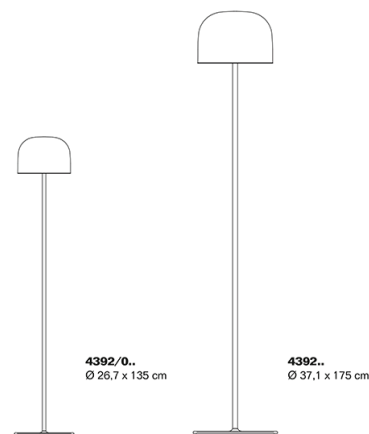

PROJECT	
TYPE	
NOTES	

EQUATORE FLOOR

FLOOR

BY FONTANA ARTE

PRODUCT NAME	Equatore Floor
DESIGNER	Gabrielle E Oscar Buratti
MANUFACTURER	Fontana Arte
CATEGORY	Floor
MATERIAL	Glass Metal
PRODUCT CODE	<p>Ø 23.8: 3-43920NN</p> <p>Ø 37.1: 3-4392NN</p> <p>*Copper/Pink code available upon request</p>

LIGHT SOURCE	<p>Ø 23.8: 25W LED</p> <p>Ø 37.1: 40W LED</p>
LUMENS	<p>Ø 23.8: 1770 lm</p> <p>Ø 37.1: 2790 lm</p>
FINISHES	<p>Chrome/Grey</p> <p>Copper/Pink</p>
IP	20
DIMENSIONS	<p>Ø 26.7 x H 135 cm</p> <p>Ø 37.1 x H 175 cm</p>
ORIGIN	Italy
WARRANTY	1 Year