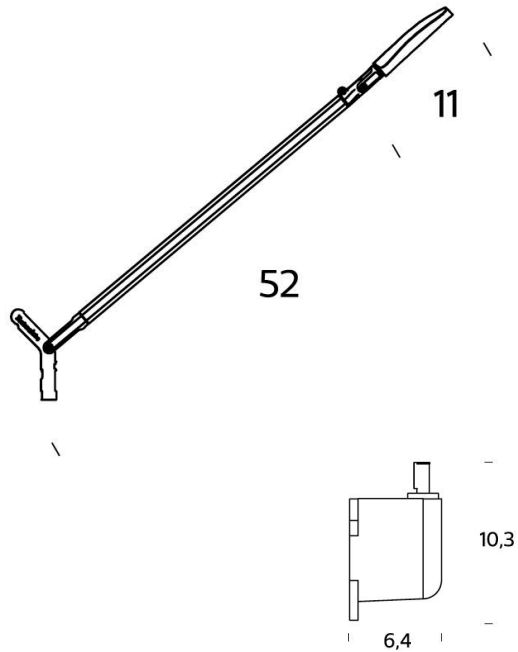

PROJECT	
TYPE	
NOTES	

DEMI VOLEE WALL

WALL

BY FONTANA ARTE

PRODUCT NAME	Demi Volee Wall
DESIGNER	Odo Fioravanti
MANUFACTURER	Fontana Arte
CATEGORY	Wall
MATERIAL	Aluminium
PRODUCT CODE	Available upon request

LIGHT SOURCE	LED 7.5W
FINISHES	White / Anthracite Grey / Yellow
IP	20
DIMENSIONS	See line drawings
ORIGIN	Italy
WARRANTY	1 Year