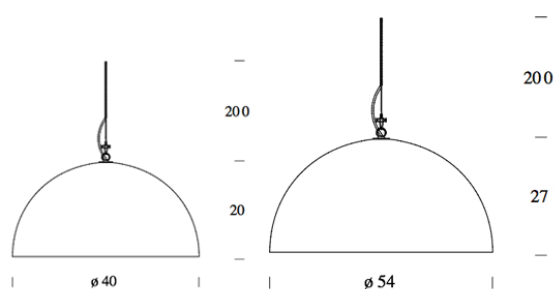

PROJECT	
TYPE	
NOTES	

CUPOLA

SUSPENSION

BY FONTANA ARTE

PRODUCT NAME	Cupola
DESIGNER	Historical Archive
MANUFACTURER	Fontana Arte
CATEGORY	Suspension
MATERIAL	Polymer
PRODUCT CODE	<p>ø 40: 3-5117AN</p> <p>ø 54: 3-51171AN</p>

LIGHT SOURCE	<p>ø 40: 1 × 105W (Halogen) Eco Saver E27</p> <p>ø 54: 1 × 140W (Halogen) Eco Saver E27</p>
FINISHES	Aluminium
DIMENSIONS	<p>ø 40 × 20 (H) + 200 cm</p> <p>ø 54 × 27 (H)+ 200 cm</p>
IP	20
ORIGIN	Italy
WARRANTY	1 Year