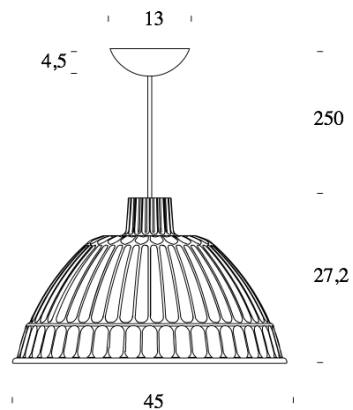

PROJECT	
TYPE	
NOTES	

CLOCHE

SUSPENSION

BY FONTANA ARTE

PRODUCT NAME	Cloche
DESIGNER	Historical Archive
MANUFACTURER	Fontana Arte
CATEGORY	Suspension
MATERIAL	Polymer
PRODUCT CODE	3-4260BITR (Translucent White) 3-4260GS (Dark Grey) 3-4260GC (Light Grey) 3-4260GI (Yellow)
DIMMABLE	Dependant on bulb

LIGHT SOURCE	1 x 40W (Flourescent or LED) E27
FINISHES	Translucent White Light Grey Dark Grey Yellow
DIMENSIONS	Ø 45 x 27.2 + 250 max cm
IP	20
ORIGIN	Italy
WARRANTY	1 Year