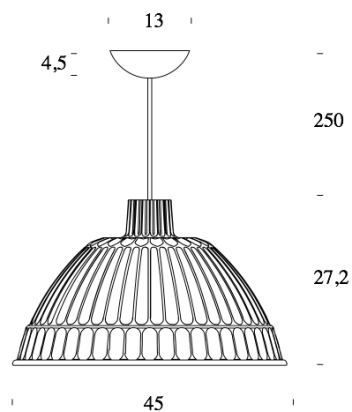

| | |
|----------------|--|
| PROJECT | |
| TYPE | |
| NOTES | |

CLOCHE

SUSPENSION

BY FONTANA ARTE

| | |
|---------------------|------------------------------------------------------------------------------------------------------|
| PRODUCT NAME | Cloche |
| DESIGNER | Historical Archive |
| MANUFACTURER | Fontana Arte |
| CATEGORY | Suspension |
| MATERIAL | Polymer |
| PRODUCT CODE | 3-4260BITR (Translucent White) 3-4260GS (Dark Grey) 3-4260GC (Light Grey) 3-4260GI (Yellow) |
| DIMMABLE | Dependant on bulb |

| | |
|---------------------|--------------------------------------------------------------------|
| LIGHT SOURCE | 1 x 40W (Flourescent or LED) E27 |
| FINISHES | Translucent White Light Grey Dark Grey Yellow |
| DIMENSIONS | Ø 45 x 27.2 + 250 max cm |
| IP | 20 |
| ORIGIN | Italy |
| WARRANTY | 1 Year |