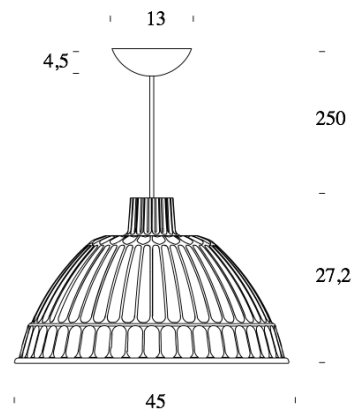

## CLOCHE

SUSPENSION

BY FONTANA ARTE

<b>PRODUCT NAME</b>	Cloche
<b>DESIGNER</b>	Historical Archive
<b>MANUFACTURER</b>	Fontana Arte
<b>CATEGORY</b>	Suspension
<b>MATERIAL</b>	Polymer
<b>PRODUCT CODE</b>	3-4260BITR (Translucent White) 3-4260GS (Dark Grey) 3-4260GC (Light Grey) 3-4260GI (Yellow)

<b>LIGHT SOURCE</b>	1 x 40W (Flourescent or LED) E27
<b>FINISHES</b>	Translucent White / Dark Grey / Light Grey / Yellow
<b>DIMENSIONS</b>	Ø 45 x 27.2 + 250 max cm
<b>IP</b>	20
<b>ORIGIN</b>	Italy
<b>WARRANTY</b>	1 Year