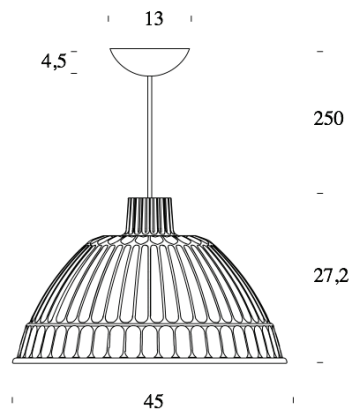

PROJECT	
TYPE	
NOTES	

CLOCHE

SUSPENSION

BY FONTANA ARTE

PRODUCT NAME	Cloche
DESIGNER	Historical Archive
MANUFACTURER	Fontana Arte
CATEGORY	Suspension
MATERIAL	Polymer
PRODUCT CODE	3-4260BI/TR (Translucent White) 3-4260GS (Dark Grey) 3-4260GC (Light Grey) 3-4260GI (Yellow)

LIGHT SOURCE	1 x 40W (Flourescent or LED) E27
FINISHES	Translucent White / Dark Grey / Light Grey / Yellow
DIMENSIONS	Ø 45 x 27.2 + 250 max cm
IP	20
ORIGIN	Italy
WARRANTY	1 Year