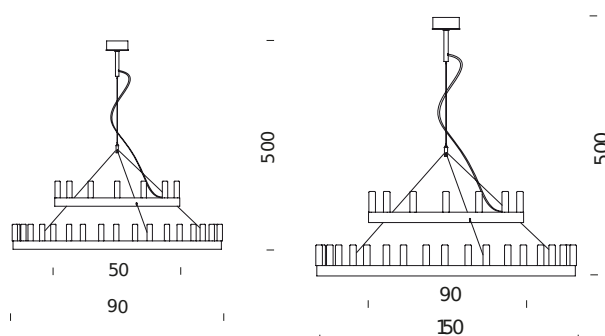

PROJECT	
TYPE	
NOTES	

CHANDELIER DOUBLE **SUSPENSION**
BY FONTANA ARTE

PRODUCT NAME	Chandelier Double
DESIGNER	David Chipperfield
MANUFACTURER	Fontana Arte
CATEGORY	Suspension
MATERIAL	Borosilicate glass / metal
PRODUCT CODE	<p>Ø 50 x Ø 90 + 145cm: Ø 3-549122N (Black) Ø 3-54912200 (Gold)</p> <p>Ø 90 x Ø 150 + 150cm: Ø 3-549133N (Black) 3-54913300 (Gold)</p>

LIGHT SOURCE	<p>Ø 50 x Ø 90 + 145cm: 8x40W (HA) o/or 8x28W (HA) Eco Saver E14 + 14x40W (HA) o/or 14x28W (HA) Eco Saver E14</p> <p>Ø 90 x Ø 150 + 150cm: 14x40W (HA) o/or 14x28W (HA) Eco Saver E14 + 19x40W (HA) o/or 19x28W (HA) Eco Saver E14</p>
FINISHES	Black / Gold
IP	20
DIMENSIONS	<p>Ø 50 Ø 90+ 145 cm Ø 90 x Ø 150 + 150 cm</p>
ORIGIN	Italy
WARRANTY	1 Year