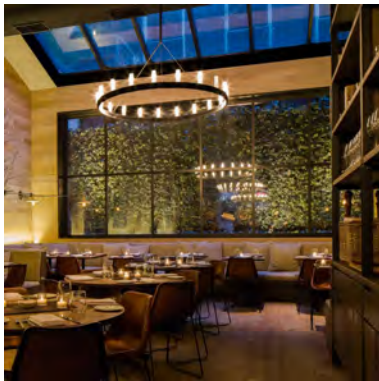

### SUSPENSION

BY FONTANA ARTE

<b>PRODUCT NAME</b>	Chandelier
<b>DESIGNER</b>	David Chipperfield
<b>MANUFACTURER</b>	Fontana Arte
<b>CATEGORY</b>	Suspension
<b>MATERIAL</b>	Borosilicate glass / metal
<b>PRODUCT CODE</b>	<p>Ø 90 x 500: 3-5491N (Black) 3-549100 (Gold)</p> <p>Ø 150 x 500: 3-54911N (Black) 3-5491100 (Gold)</p>
<b>DIMMABLE</b>	Dependant on bulb