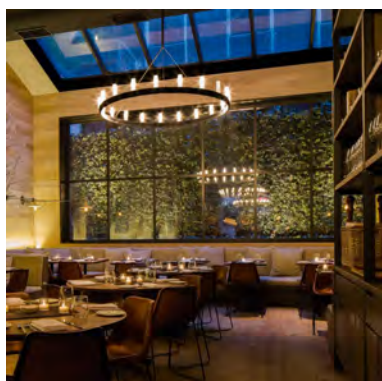

### SUSPENSION

BY FONTANA ARTE

<b>PRODUCT NAME</b>	Chandelier
<b>DESIGNER</b>	David Chipperfield
<b>MANUFACTURER</b>	Fontana Arte
<b>CATEGORY</b>	Suspension
<b>MATERIAL</b>	Borosilicate glass / metal
<b>PRODUCT CODE</b>	<p>Ø 90 x 500: 3-5491N (Black) 3-549100 (Gold)</p> <p>Ø 150 x 500: 3-54911N (Black) 3-5491100 (Gold)</p>
<b>DIMMABLE</b>	Dependant on bulb