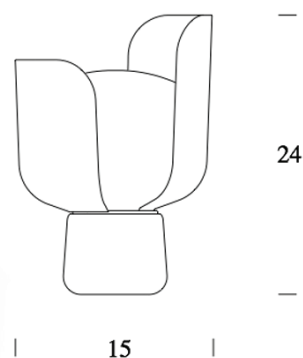

## BLOM

TABLE

BY FONTANA ARTE

<b>PRODUCT NAME</b>	Blom
<b>DESIGNER</b>	Andreas Engesvik
<b>MANUFACTURER</b>	Fontana Arte
<b>CATEGORY</b>	Table
<b>MATERIAL</b>	Opal Polyethylene   Polycarbonate
<b>PRODUCT CODE</b>	3-4253G (Grey) 3-4253GI (Yellow) 3-4253R (Red) 3-4253V (Green) 3-4253BI (White) 3-4253VF (Dark Green)
<b>DIMMABLE</b>	No

<b>LIGHT SOURCE</b>	Fluorescent 11W E14
<b>FINISHES</b>	Grey      Green Yellow      White Red      Dark Green
<b>IP</b>	20
<b>DIMENSIONS</b>	Ø 15 x 24 cm
<b>ORIGIN</b>	Italy
<b>WARRANTY</b>	1 Year