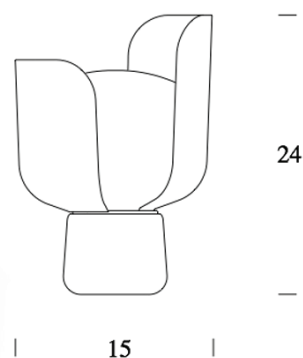

## BLOM

TABLE

BY FONTANA ARTE

<b>PRODUCT NAME</b>	Blom
<b>DESIGNER</b>	Andreas Engesvik
<b>MANUFACTURER</b>	Fontana Arte
<b>CATEGORY</b>	Table
<b>MATERIAL</b>	Opal Polyethylene   Polycarbonate
<b>PRODUCT CODE</b>	3-4253G (Grey) 3-4253GI (Yellow) 3-4253R (Red) 3-4253V (Green) 3-4253BI (White) 3-4253VF (Dark Green)
<b>DIMMABLE</b>	No

<b>LIGHT SOURCE</b>	Fluorescent 11W E14
<b>FINISHES</b>	Grey Yellow Red Green White Dark Green
<b>IP</b>	20
<b>DIMENSIONS</b>	Ø 15 x 24 cm
<b>ORIGIN</b>	Italy
<b>WARRANTY</b>	1 Year