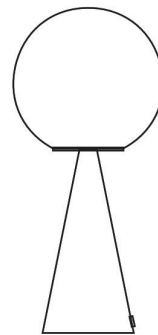

PROJECT	
TYPE	
NOTES	

BILIA

TABLE

BY FONTANA ARTE

20 cm / 7.9"

43 cm / 16.9"

PRODUCT NAME	Bilia
DESIGNER	Gio Ponti
MANUFACTURER	Fontana Arte
CATEGORY	Table
MATERIAL	Brushed Brass / Blown Glass
PRODUCT CODE	3-440200
DIMMABLE	Yes

LIGHT SOURCE	LED 1x6W E14
FINISHES	Gold
IP	20
DIMENSIONS	Ø 20 x 43 (H) cm
ORIGIN	Italy
WARRANTY	1 Year