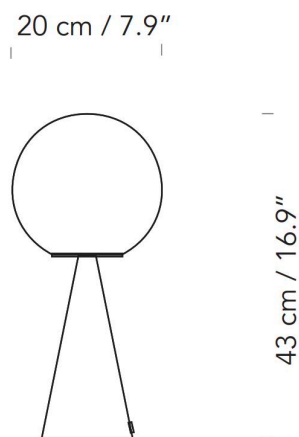

PROJECT	
TYPE	
NOTES	

BILIA

TABLE

BY FONTANA ARTE

PRODUCT NAME	Bilia
DESIGNER	Gio Ponti
MANUFACTURER	Fontana Arte
CATEGORY	Table
MATERIAL	Brushed Brass / Blown Glass
PRODUCT CODE	3-440200
DIMMABLE	Yes

LIGHT SOURCE	6W LED
FINISHES	Gold
IP	20
DIMENSIONS	Ø 20 x 43 (H) cm
ORIGIN	Italy
WARRANTY	1 Year